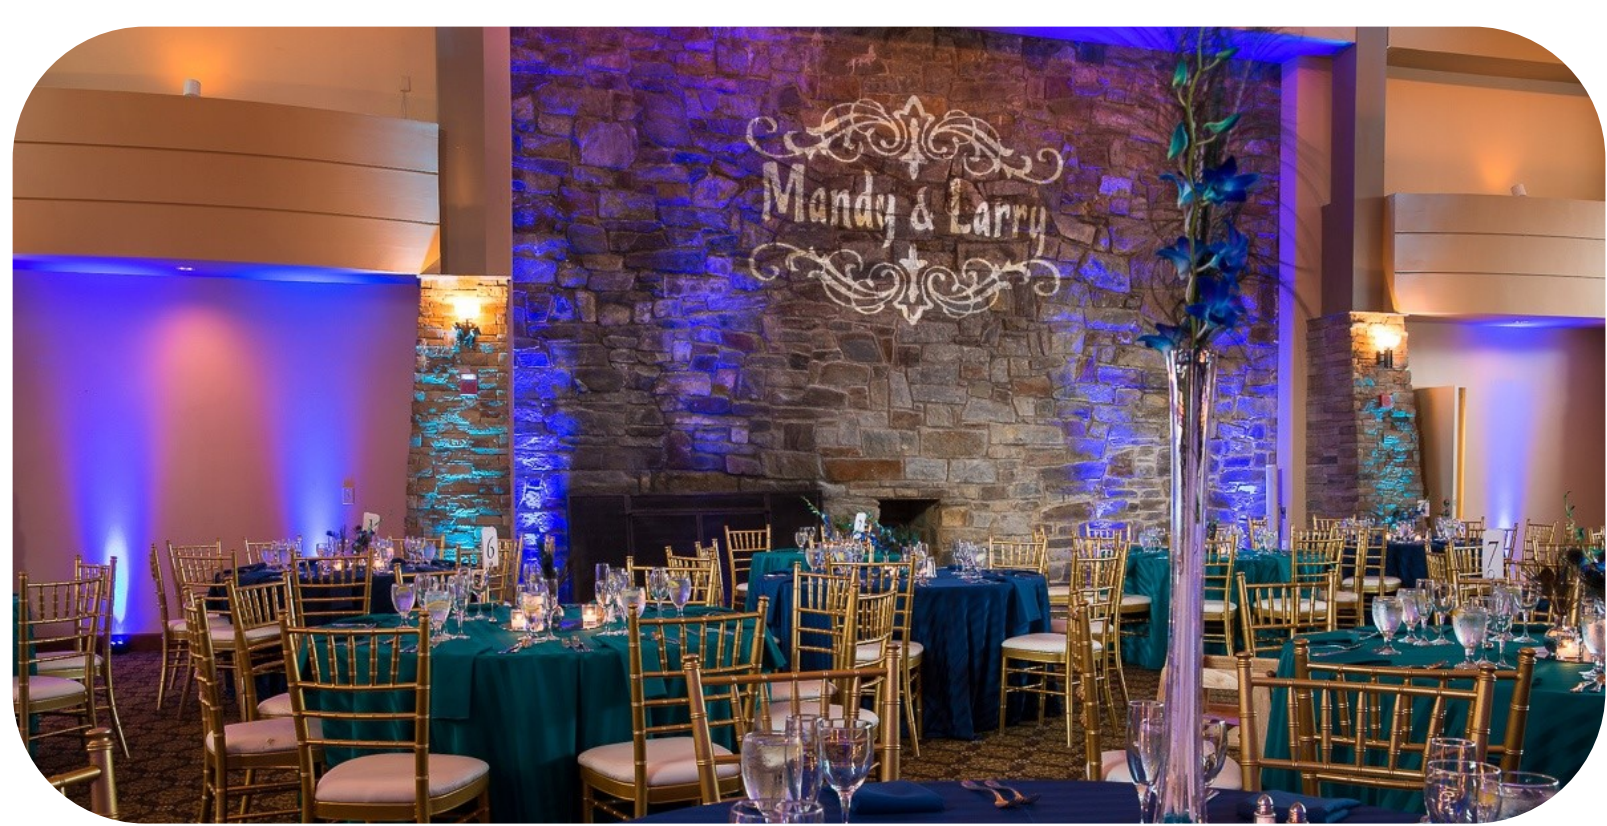

Bistro Lighting

Brightens any backyard or venue to a new level of elegance. The lighting can be either attached to an original structure or can be mounted to the supplied polls.

Pipe and Drape

Pipe and Drape is a great and easy way to create beautiful backdrops, divide rooms, or create individual booths. Lights can be added for effect and bring color to an open area.