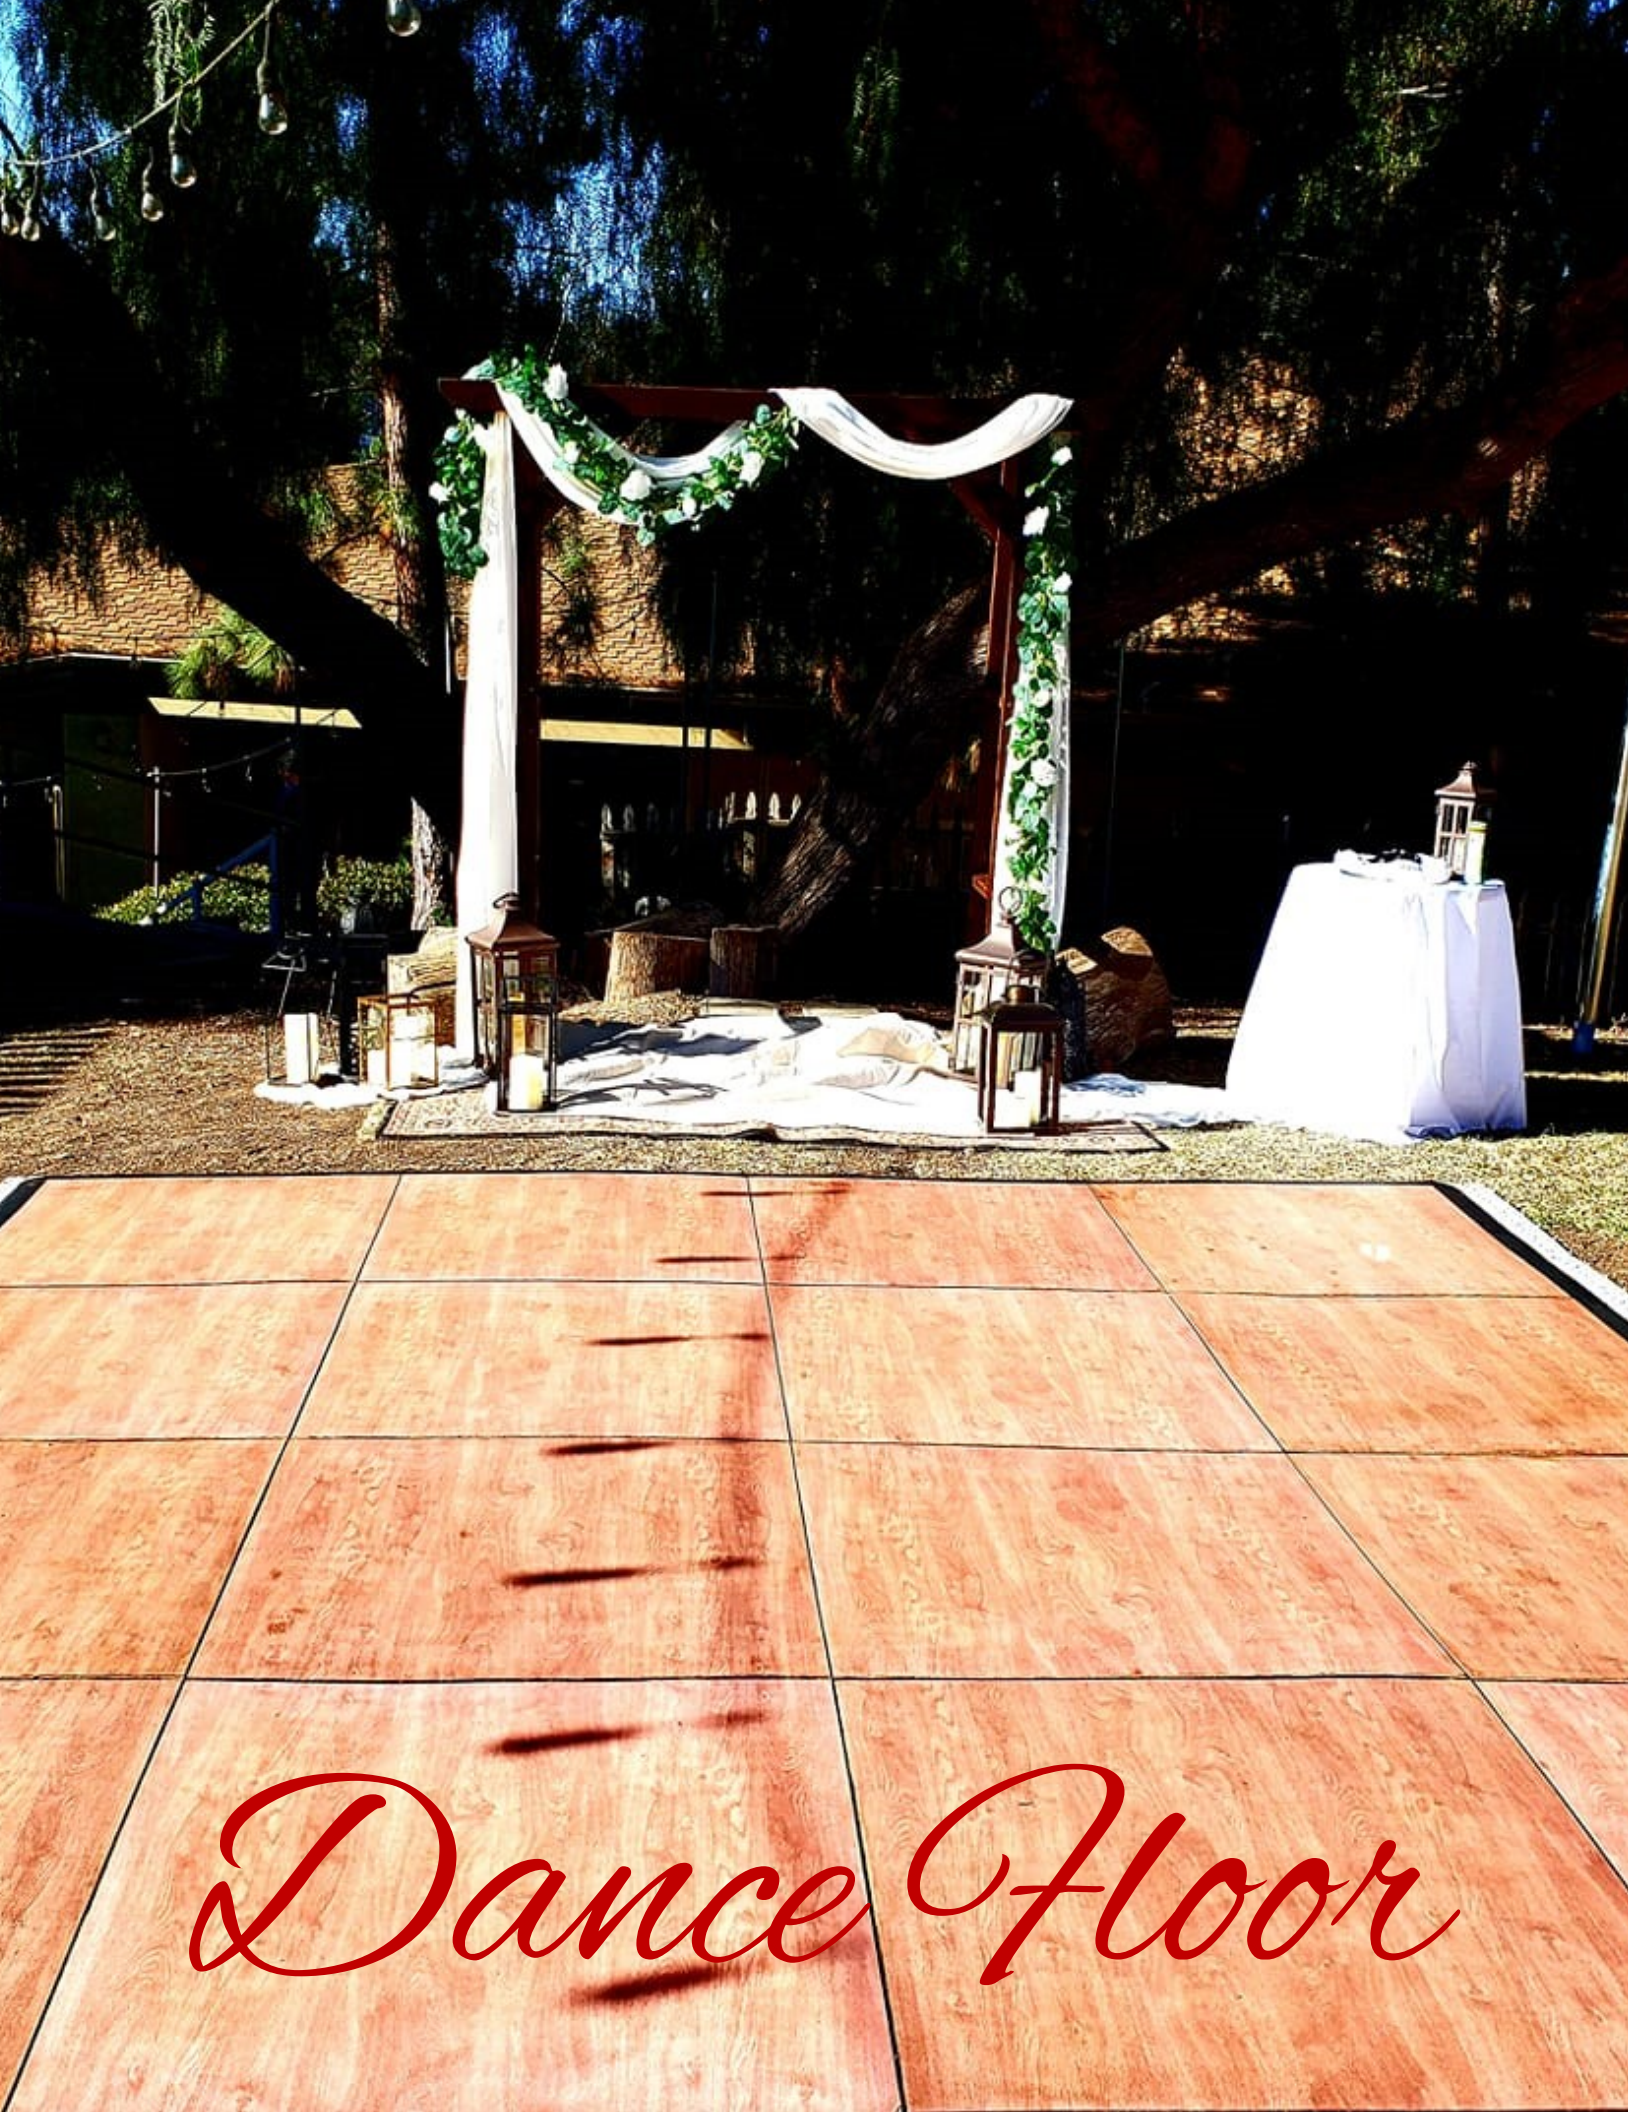

up to 6 bottles of wine

storage on bottom

Fill N Chill Table

fill with ice to keep your food and drinks cold and fresh throughout the party

Dance Floor

Dance Floor

Whether it's a wedding, a social, or a backyard party, a dance floor can bring the party to life. Made to look like real wood to keep an elegant look to the room or backyard. The dance floor can be made to fit different sizes and shapes.